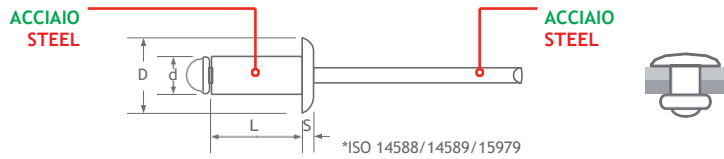

Standard  
Standard

ACCIAIO / ACCIAIO - Testa Tonda  
STEEL / STEEL - Dome Head

d mm.	L mm.	Codice Code	 mm.	 mm.	D mm.	s mm.			
<b>3,0</b>	5	BR0103005	0,5 - 1,5	ø 3,1	ø 6,3	1,0	1100	950	9.000
	6	BR0103006	1,5 - 3,0						9.000
	8	BR0103008	3,0 - 5,0						8.500
	10	BR0103010	5,0 - 7,0						8.000
	12	BR0103012	7,0 - 9,0						7.000
	14	BR0103014	9,0 - 11,0						6.000
	16	BR0103016	11,0 - 13,0						6.000
	18	BR0103018	13,0 - 15,0						5.000
	20	BR0103020	15,0 - 17,0						5.000

d mm.	L mm.	Codice Code	 mm.	 mm.	D mm.	s mm.			
<b>3,2</b>	6	BR0103206	1,5 - 3,0	ø 3,3	ø 6,3	1,0	1200	1100	9.000
	8	BR0103208	3,0 - 5,0						8.500
	10	BR0103210	5,0 - 7,0						8.000
	12	BR0103212	7,0 - 9,0						7.000
	14	BR0103214	9,0 - 11,0						6.000
	16	BR0103216	11,0 - 13,0						6.000
	18	BR0103218	13,0 - 15,0						5.000
	20	BR0103220	15,0 - 17,0						5.000

d mm.	L mm.	Codice Code	 mm.	 mm.	D mm.	s mm.			
<b>4,0</b>	6	BR0103806	1,5 - 2,5	ø 4,1	8,0	1,3	2200	1700	6.500
	8	BR0103808	2,5 - 4,5						6.000
	10	BR0103810	4,5 - 6,5						5.000
	12	BR0103812	6,5 - 8,5						4.500
	14	BR0103814	8,5 - 10,5						4.000
	16	BR0103816	10,5 - 12,5						4.000
	18	BR0103818	12,5 - 14,0						3.500
	20	BR0103820	14,0 - 16,0						3.500
	22	BR0103822	16,0 - 18,0						3.000
	25	BR0103825	18,0 - 20,0						2.500
	30	BR0103830	19,0 - 21,0						2.500

ACCIAIO / ACCIAIO - Testa Tonda  
STEEL / STEEL - Dome Head

Standard  
Standard

d mm.	L mm.	Codice Code	 mm.	 mm.	D mm.	s mm.			
4,8	6	BR0104806	1,0 - 2,5						4.500
	8	BR0104808	2,5 - 4,0						4.500
	10	BR0104810	4,0 - 6,0						4.000
	12	BR0104812	6,0 - 8,0						4.000
	14	BR0104814	8,0 - 10,0						3.500
	16	BR0104816	10,0 - 11,5	ø 4,9	9,5	1,4	3100	2900	3.500
	18	BR0104818	11,5 - 13,5						3.000
	20	BR0104820	13,5 - 15,0						2.500
	22	BR0104822	15,0 - 17,0						2.500
	25	BR0104825	17,0 - 20,0						2.000
	30	BR0104830	20,0 - 25,0						1.500