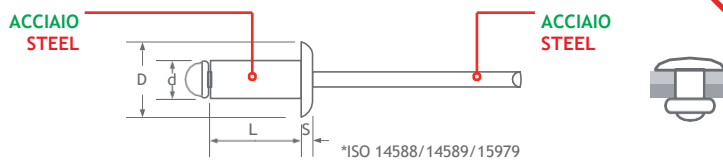

Standard  
Standard

ACCIAIO / ACCIAIO - Testa Tonda  
STEEL / STEEL - Dome Head

d mm.	L mm.	Codice Code	 mm.	 mm.	D mm.	s mm.			
<b>3,0</b>	5	BR0103005	0,5 - 1,5	ø 3,1	ø 6,3	1,0	1100	950	9.000
	6	BR0103006	1,5 - 3,0						9.000
	8	BR0103008	3,0 - 5,0						8.500
	10	BR0103010	5,0 - 7,0						8.000
	12	BR0103012	7,0 - 9,0						7.000
	14	BR0103014	9,0 - 11,0						6.000
	16	BR0103016	11,0 - 13,0						6.000
	18	BR0103018	13,0 - 15,0						5.000
	20	BR0103020	15,0 - 17,0						5.000

d mm.	L mm.	Codice Code	 mm.	 mm.	D mm.	s mm.			
<b>3,2</b>	6	BR0103206	1,5 - 3,0	ø 3,3	ø 6,3	1,0	1200	1100	9.000
	8	BR0103208	3,0 - 5,0						8.500
	10	BR0103210	5,0 - 7,0						8.000
	12	BR0103212	7,0 - 9,0						7.000
	14	BR0103214	9,0 - 11,0						6.000
	16	BR0103216	11,0 - 13,0						6.000
	18	BR0103218	13,0 - 15,0						5.000
	20	BR0103220	15,0 - 17,0						5.000

d mm.	L mm.	Codice Code	 mm.	 mm.	D mm.	s mm.			
<b>4,0</b>	6	BR0103806	1,5 - 2,5	ø 4,1	8,0	1,3	2200	1700	6.500
	8	BR0103808	2,5 - 4,5						6.000
	10	BR0103810	4,5 - 6,5						5.000
	12	BR0103812	6,5 - 8,5						4.500
	14	BR0103814	8,5 - 10,5						4.000
	16	BR0103816	10,5 - 12,5						4.000
	18	BR0103818	12,5 - 14,0						3.500
	20	BR0103820	14,0 - 16,0						3.500
	22	BR0103822	16,0 - 18,0						3.000
	25	BR0103825	18,0 - 20,0						2.500
	30	BR0103830	19,0 - 21,0						2.500

ACCIAIO / ACCIAIO - Testa Tonda  
STEEL / STEEL - Dome Head

Standard  
Standard

d mm.	L mm.	Codice Code	 mm.	 mm.	D mm.	s mm.			
4,8	6	BR0104806	1,0 - 2,5						4.500
	8	BR0104808	2,5 - 4,0						4.500
	10	BR0104810	4,0 - 6,0						4.000
	12	BR0104812	6,0 - 8,0						4.000
	14	BR0104814	8,0 - 10,0						3.500
	16	BR0104816	10,0 - 11,5	ø 4,9	9,5	1,4	3100	2900	3.500
	18	BR0104818	11,5 - 13,5						3.000
	20	BR0104820	13,5 - 15,0						2.500
	22	BR0104822	15,0 - 17,0						2.500
	25	BR0104825	17,0 - 20,0						2.000
	30	BR0104830	20,0 - 25,0						1.500